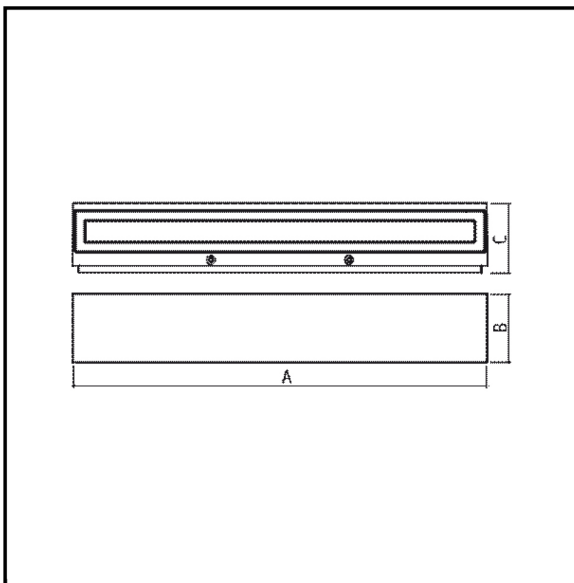

Wash 42 - Opal glass

LAMP	 LED / 4000K
LUMEN	1470
W	1x11W / 230V/50Hz
IP	IP 65 
IK	IK08 (6 joules) / Classe I
CERTIFICATION	
CONFORMITY	EN 60 598-1:08+A11:09
COLOURS	
ENERGY CLASS	

SPECIFICATIONS

- Single light (up or down)
- Marine die-cast aluminium alloy housing
- Milled opal glass - frame level
- Rear cable entry
- 230V 50Hz Driver inside - 700mA
- Linear Led Module. 50.000 hours with max loss of 30% during life
- CRI 80
- Other color temperature on request

DIMENSIONS

A 421 mm
B 70 mm
C 71 mm